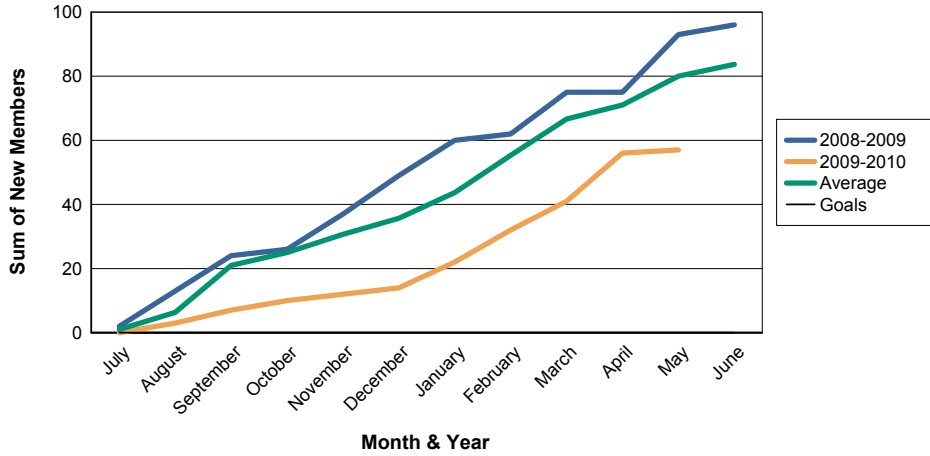

For District 104 E

Sum of Charter Members/ Month & Year

For District 104 E

3 Year Comparisons for GMT Constitutional Area 4

By GMT District

As of May 2010

Sum of New Members/ Month & Year

For District 104 E