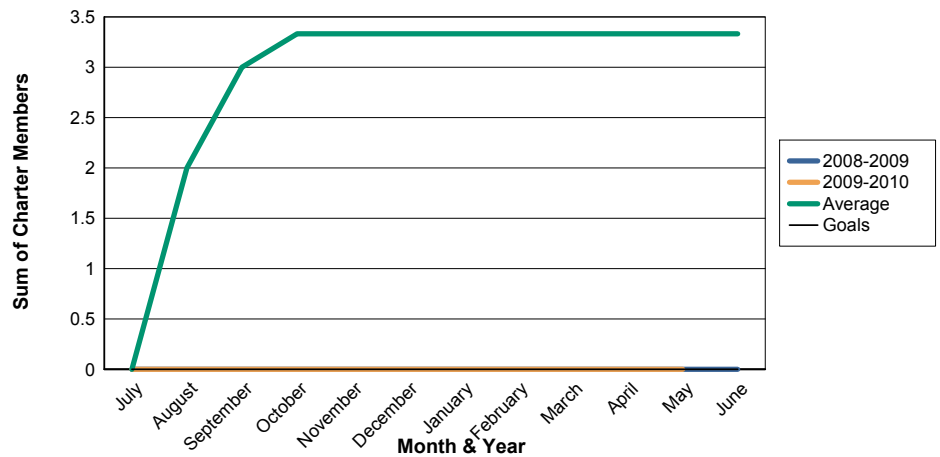

Sum of Charter Members/ Month & Year

For District 104 E