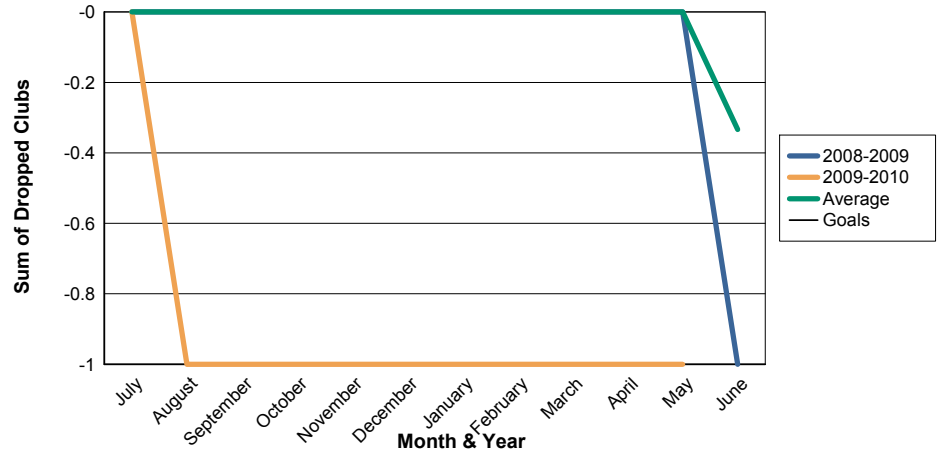

3 Year Comparisons for GMT Constitutional Area 4

By GMT District

As of May 2010

Sum of New Clubs/ Month & Year

For District 104 E

Sum of Dropped Clubs/ Month & Year

For District 104 E

Sum of Net Clubs/ Month & Year