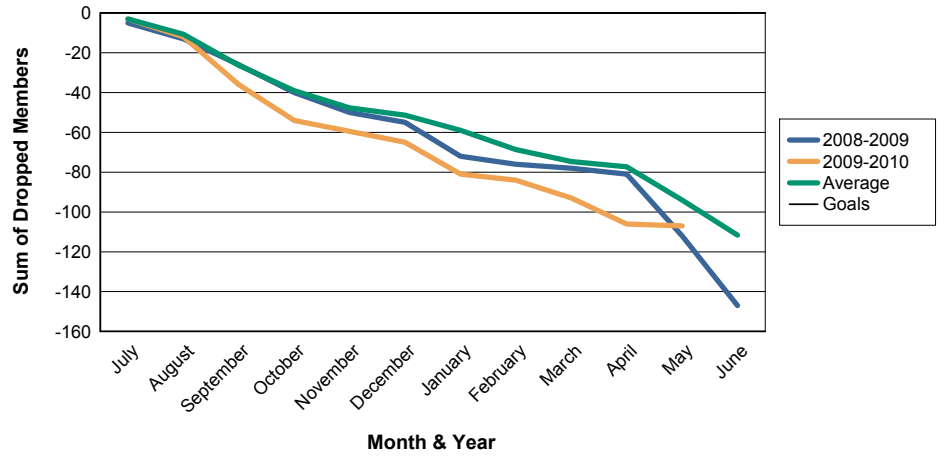

Sum of Dropped Members/ Month & Year

For District 104 E