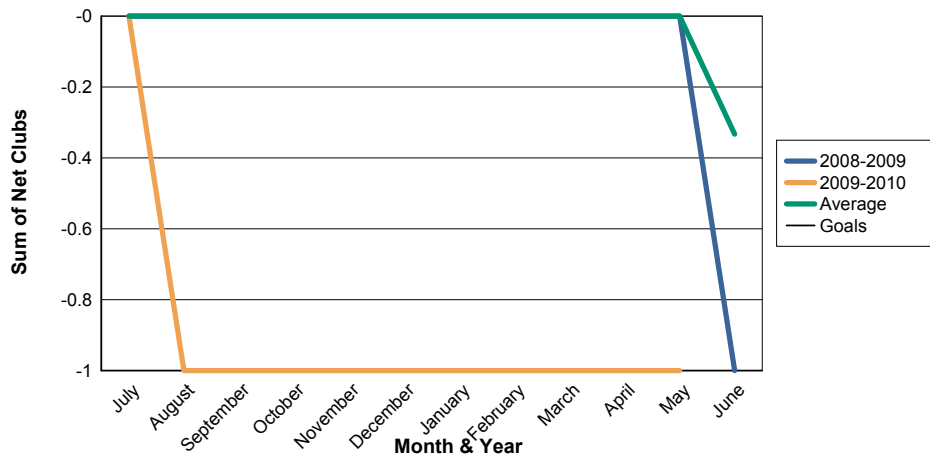

Sum of Net Clubs/ Month & Year

For District 104 E