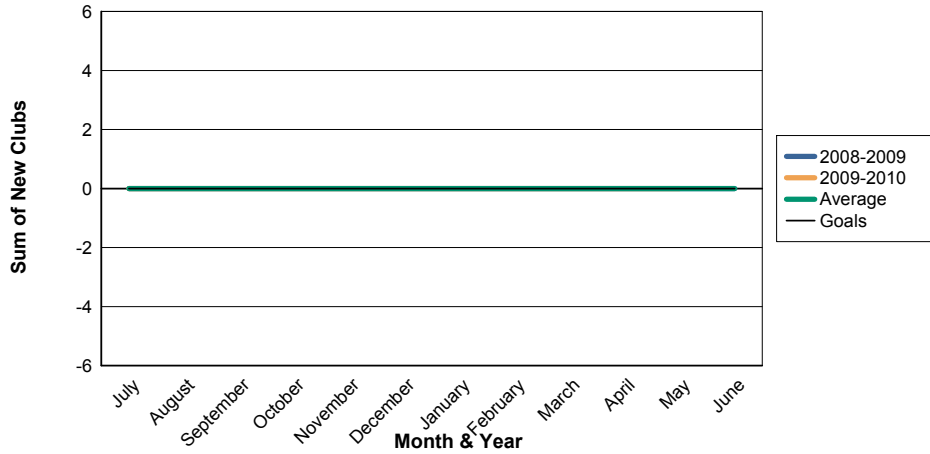

3 Year Comparisons for GMT Constitutional Area 4

By GMT District

As of May 2010

Sum of New Clubs/ Month & Year

For District 104 E

Sum of Dropped Clubs/ Month & Year

For District 104 E

Sum of Net Clubs/ Month & Year